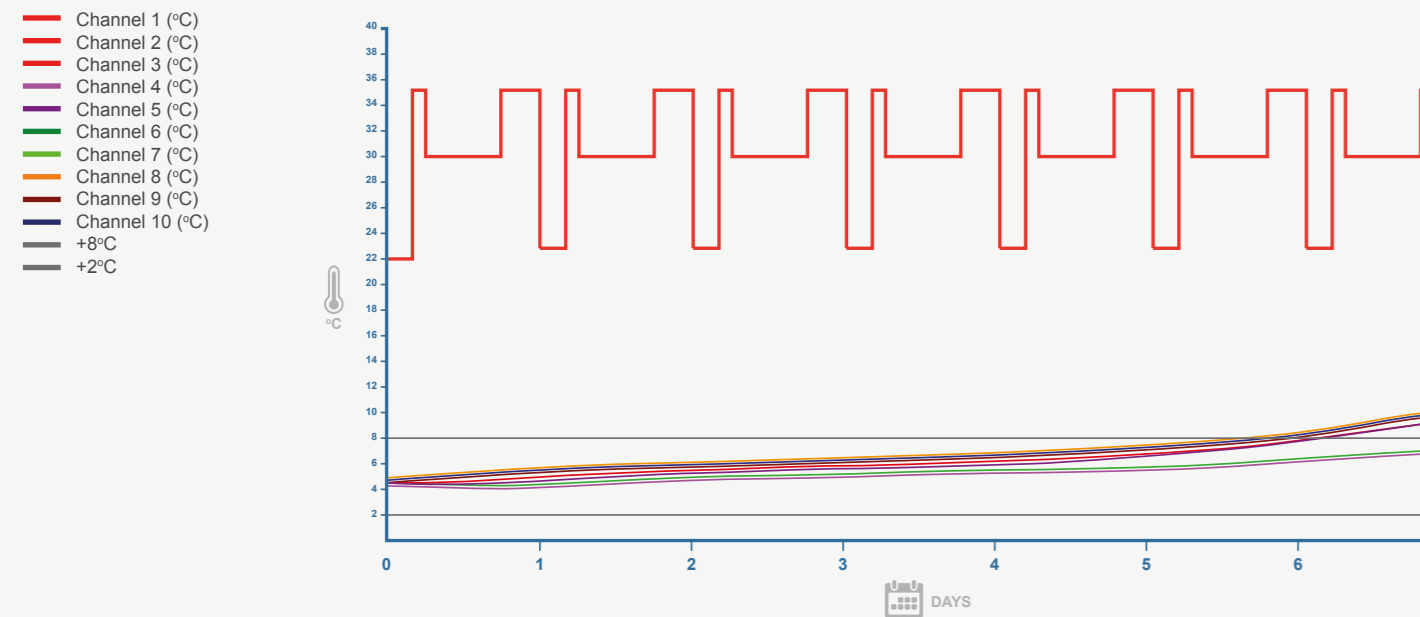

CoolPall™ Flex

The flexible bulk shipper system

Setting new standards in temperature controlled bulk shippers

CoolPall™ Flex is our range of high-performance bulk shippers, available in ISO and EURO footprints.

CoolPall™ Flex is highly customisable, allowing users to tailor their shipper to specific shipping lanes or performance requirements, to achieve the optimal thermal protection at lowest overall cost. Models incorporate either polystyrene or VIP's, water or PCM coolants in single or double configurations, in 3 different sizes (narrow bodied aircraft, half height, full height).

CoolPall™ Flex is designed to ensure maximum protection and ease of pack out through the use of common components. CoolPall™ Flex is lightweight, extremely quick to build and offers superior temperature stability in excess of 140 hours.

Range highlights:

- A new approach in the design of bulk shippers
- Performance in excess of 140 hours
- Narrow Bodied Aircraft, Half Height and Full Height options
- Payload volumes from 150L to 757L
- ISO & EURO footprints available
- Optimised for ULD use for air cargo applications.

Performance chart - Series 4 Flex Advance HH Double Pod ISO, ISTA 7D Hot