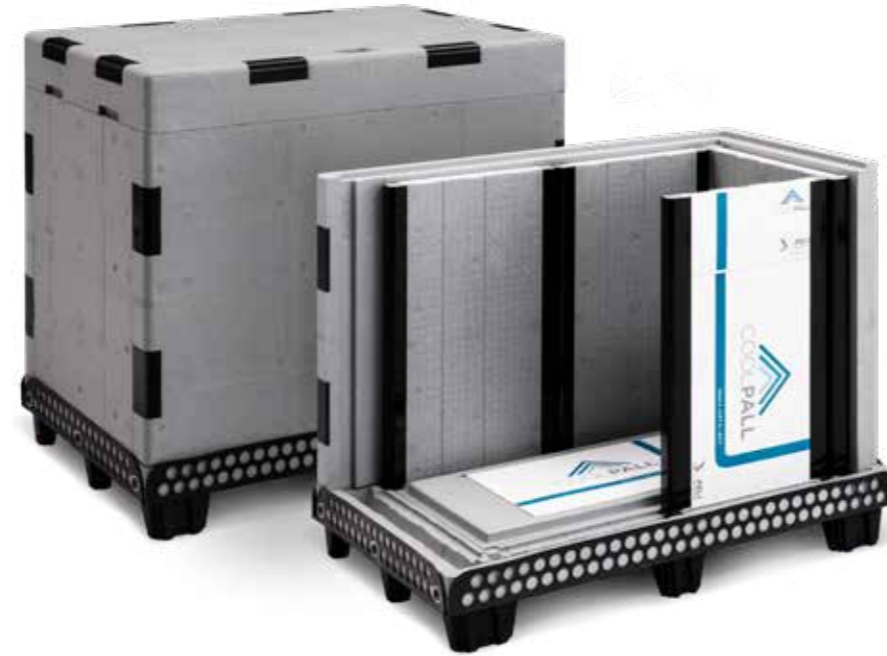

CoolPall™ Flex is highly customisable, allowing users to tailor their shipper to specific shipping lanes or performance requirements, to achieve the optimal thermal protection at lowest overall cost. Models incorporate either polystyrene or VIP's, water or PCM coolants in single or double configurations, in 3 different sizes (narrow bodied aircraft, half height, full height).

Range highlights:

- A new approach in the design of bulk shippers
- Performance in excess of 140 hours
- Narrow Bodied Aircraft, Half Height and Full Height options
- Payload volumes from 150L to 757L
- ISO & EURO footprints available
- Optimised for ULD use for air cargo applications.

CoolPall™ Flex

The flexible bulk shipper system 150L - 757L

NARROW BODIED AIRCRAFT (NBA)

HALF HEIGHT (HH)

FULL HEIGHT (FH)

	Name	External dims (mm) W x D x H	Payload dims (mm) W x D x H	Payload (litres)	Weight (kg)
EURO PALLET (1200 x 800mm)	EPS & Single Pod Water	1210 x 802 x 717	928 x 530 x 356	175	70.1
	EPS & Double Pod Water	1210 x 802 x 717	928 x 455 x 356	150	81.7
	EPS & Single Pod PCM	1210 x 802 x 717	928 x 530 x 356	175	47.6
	EPS & Double Pod PCM	1210 x 802 x 717	928 x 455 x 356	150	67.9
	VIP & Single Pod PCM	1210 x 802 x 717	928 x 530 x 356	175	60.7
	VIP & Double Pod PCM	1210 x 802 x 717	928 x 455 x 356	150	77.1