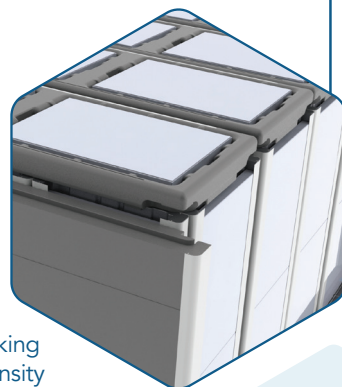

PELI
BIO THERMAL™

COOLPALL™ VERTOS

BULK SHIPPING SYSTEMS

CoolPall™ Vertos is the next generation of high performance bulk shipping systems from Peli BioThermal™. This durable bulk shipper has been designed and tested with the ability to be flat-packed, modular, easy and quick to assemble.

WHY CHOOSE COOLPALL™ VERTOS?

Ease & Speed of Use

- Reduced number of coolants with all-year packout for simplicity in packing
- Accepts full pallets of product for operational speed and simplicity
- Ergonomic design features innovative interlocking components for quick and easy assembly
- Flat-packed height minimises in-bound distribution costs and saves warehouse space
- Modular components reduces inventory and ease in ordering spare parts

Interlocking
high density
construction

COOLPALL™ VERTOS

DURATION
120+ hours

TEMPERATURE
2°C to 8°C
15°C to 25°C

VOLUME
Euro & ISO Pallet
sizes, volumes up
to 3175L

Inspection hatch
Minimising the potential
for excursions during
customs inspection